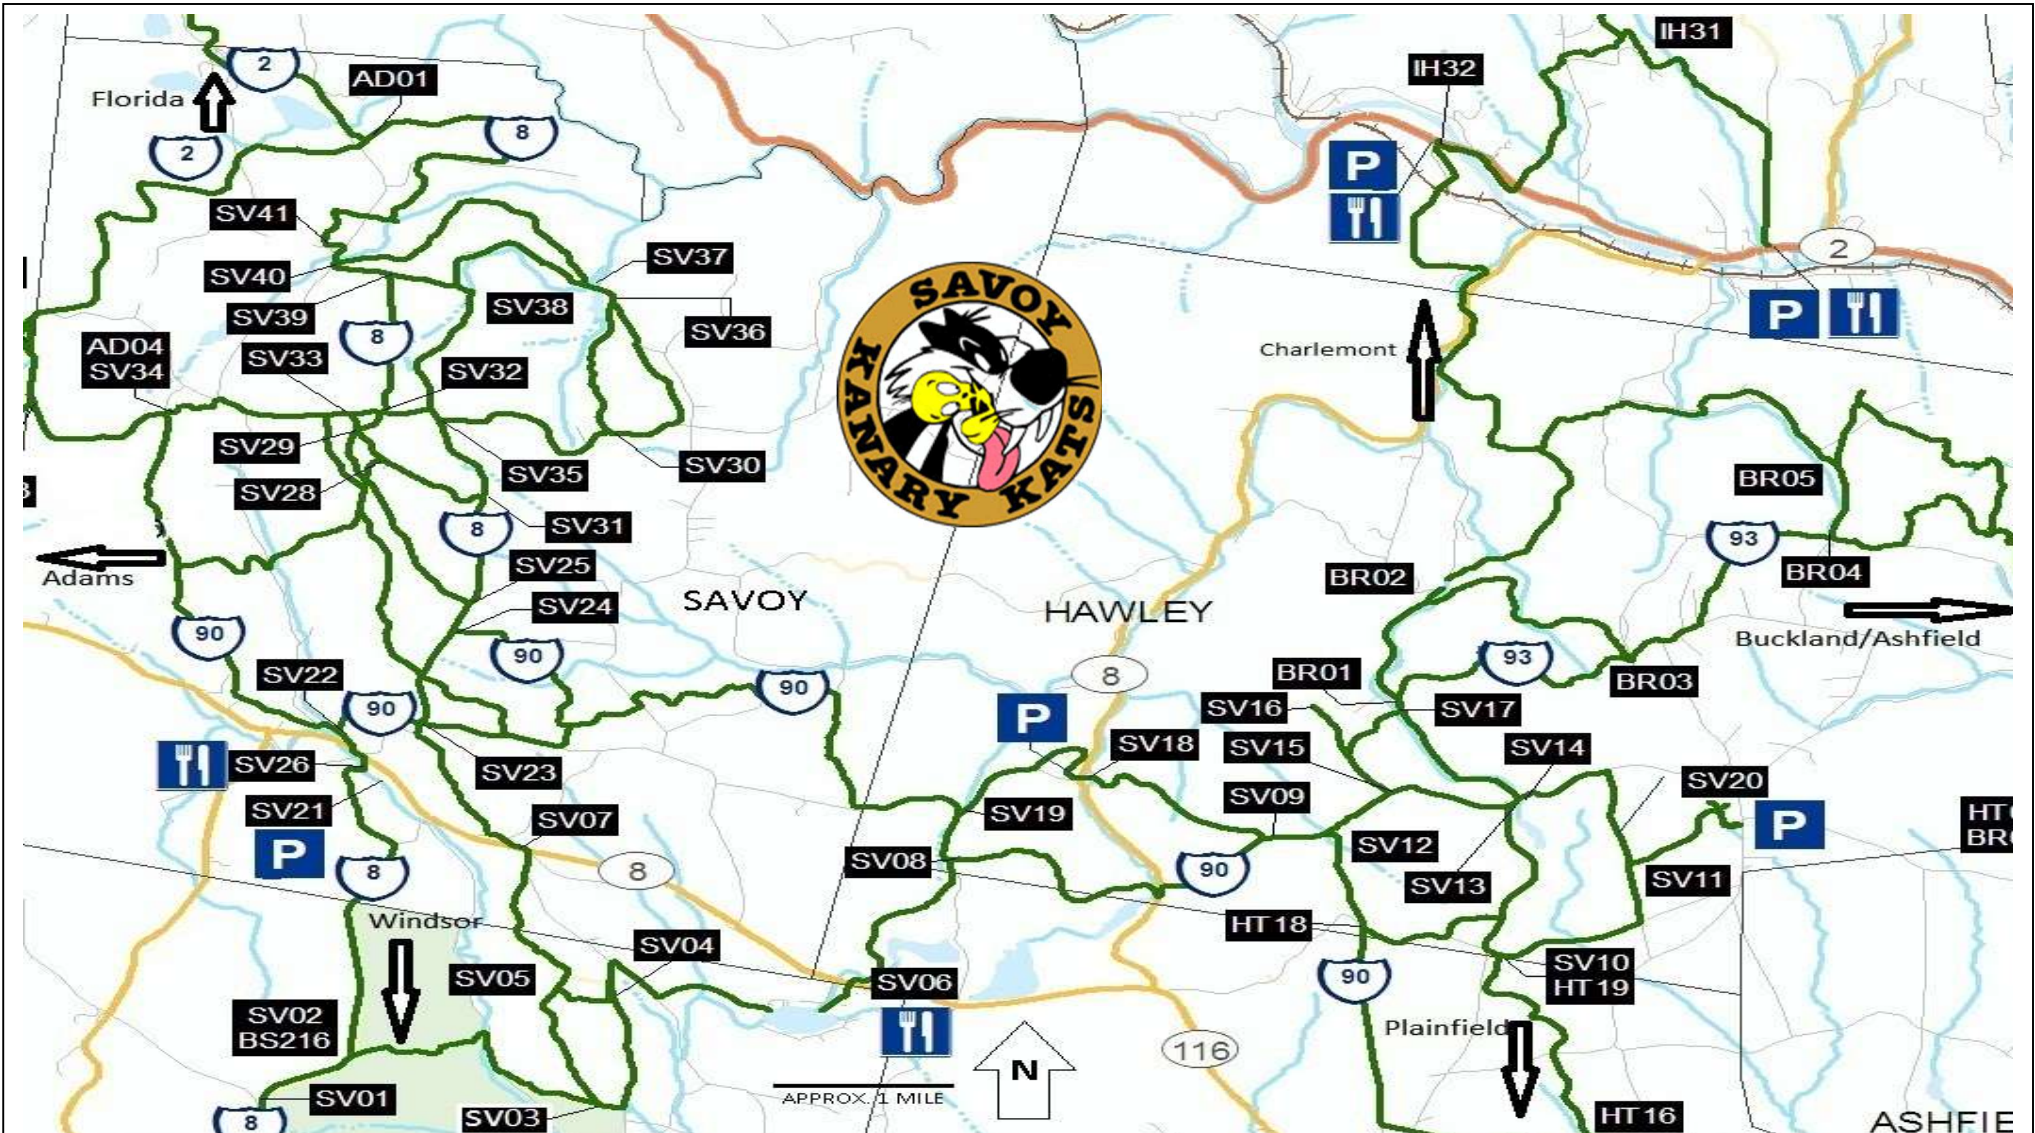

SAVOY KANARY KATS SNOWMOBILE CLUB, INC. TRAIL MAP

- SV-01 Griffin Hill @ Bates Rd
- SV-02 Griffin Hill @ River Rd Trail
- SV-03 River Rd Trail @ Upper Ridge Rd
- SV-04 Windigo Rd @ Crossover
- SV-05 Upper Ridge Rd @ Crossover
- SV-06 Pub 116
- SV-07 Bush Rd @ Rte 116
- SV-08 Stetson Rd @ Klingholt
- SV-09 King's Corner
- SV-10 South Rd to Plainfield

- SV-11 Penobscot Rd @ Kiln Rd
- SV-12 Hell's Kitchen Rd @ Hallockville
- SV-13 Hallockville Rd @ Middle Rd
- SV-14 Middle Rd @ Hunt Rd
- SV-15 Hallockville Rd @ Moody Spring
- SV-16 Moody Springs
- SV-17 Middle Rd @ Sprague Rd
- SV-18 Rte 8A State Garage-Parking
- SV-19 Stetson Rd @ Horton Rd
- SV-20 Beehive

- SV-21 Savoy Town Park-Parking
- SV-22 Firehouse Trail @ Center Rd
- SV-23 Bannis Rd @ Haskins Rd
- SV-24 Bannis Rd @ Tilton Rd
- SV-25 Bannis Rd @ Kamick Rd
- SV-26 Savoy Hollow General Store (CLOSED)
- SV-28 Tower 51
- SV-29 Kamick Rd @ Tower Rd
- SV-30 Adams Rd @ Tannery Crossover
- SV-31 Tower Trail @ Bannis Rd

- SV-32 Lewis Hill @ Adams Rd
 - SV-33 Tower Rd @ Adams Rd
 - SV-34 Brown Rd @ Lagowski's Field
 - SV-35 Adams Rd @ Bannis Rd
 - SV-36 Tannery Crossover @ Tannery Rd
 - SV-37 Tannery Falls
 - SV-38 Balance Rock Trail Entrance
 - SV-39 Tannery Rd @ Lewis Hill
 - SV-40 Tannery Rd @ New State Rd
 - SV-41 State Parking Lot
- POINTS OF INTEREST**