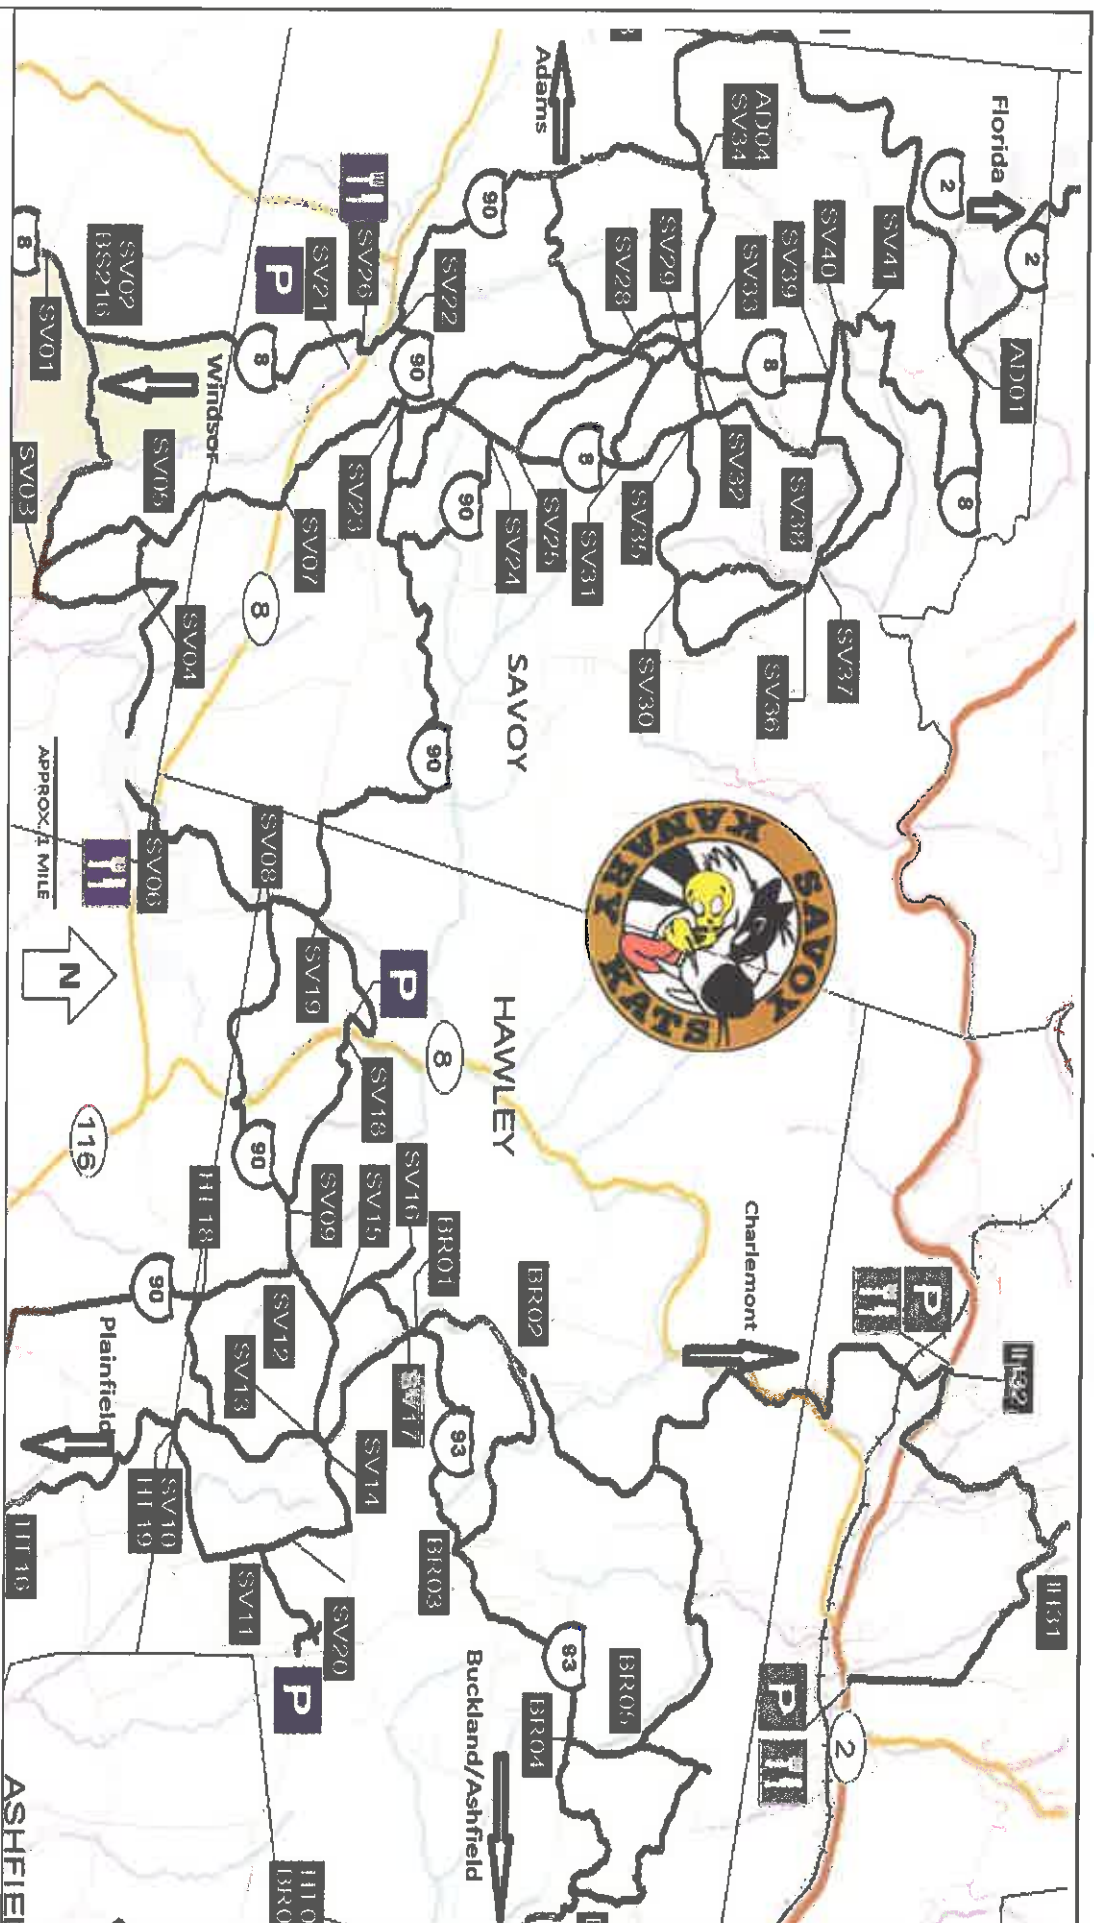

SAVOY KANARY KATS SNOWMOBILE CLUB, INC. TRAIL MAP

- SV-01 Griffin Hill @ Bates Rd
- SV-02 Griffin Hill @ River Rd Trail
- SV-03 River Rd Trail @ Upper Ridge Rd
- SV-04 Windigo Rd @ Crossover
- SV-05 Upper Ridge Rd @ Crossover
- SV-06 Hilltop Restaurant
- SV-07 Bush Rd @ Rte 116
- SV-08 Stetson Rd @ Klingholt
- SV-09 King's Corner
- SV-10 South Rd to Plainfield
- SV-11 Penobscot Rd @ Kiln Rd
- SV-12 Hell's Kitchen Rd @ Hallockville
- SV-13 Hallockville Rd @ Middle Rd
- SV-14 Middle Rd @ Hunt Rd
- SV-15 Hallockville Rd @ Moody Spring
- SV-16 Moody Springs
- SV-17 Middle Rd @ Sprague Rd
- SV-18 Rte 8A State Garage-Parking
- SV-19 Stetson Rd @ Horton Rd
- SV-20 Beehive
- SV-21 Savoy Town Park-Parking
- SV-22 Firehouse Trail @ Center Rd
- SV-23 Bannis Rd @ Haskins Rd
- SV-24 Bannis Rd @ Tilton Rd
- SV-25 Bannis Rd @ Kamick Rd
- SV-26 Savoy Hollow General Store
- SV-27 Tower 51
- SV-28 Tower 51
- SV-29 Kamick Rd @ Tower Rd
- SV-30 Adams Rd @ Tannery Crossover
- SV-31 Tower Trail @ Bannis Rd
- SV-32 Lewis Hill @ Adams Rd
- SV-33 Tower Rd @ Adams Rd
- SV-34 Brown Rd @ Lagowski's Field
- SV-35 Adams Rd @ Bannis Rd
- SV-36 Tannery Crossover @ Tannery Rd
- SV-37 Tannery Falls
- SV-38 Balance Rock Trail Entrance
- SV-39 Tannery Rd @ Lewis Hill
- SV-40 Tannery Rd @ New State Rd
- SV-41 State Parking Lot

POINTS OF INTEREST